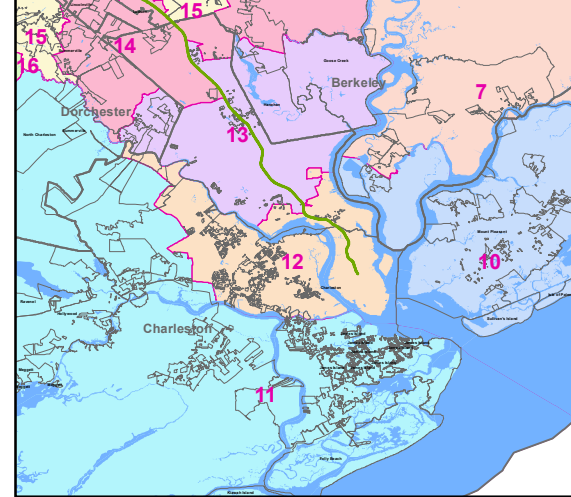

South Carolina Senate Districts

Proposed By: Elias Valentin
Blue Dot S.C.

Greenville

Columbia

Charleston

Legend

- Interstates
- 2020 Corporate Boundary
- County Boundary
- Water Area