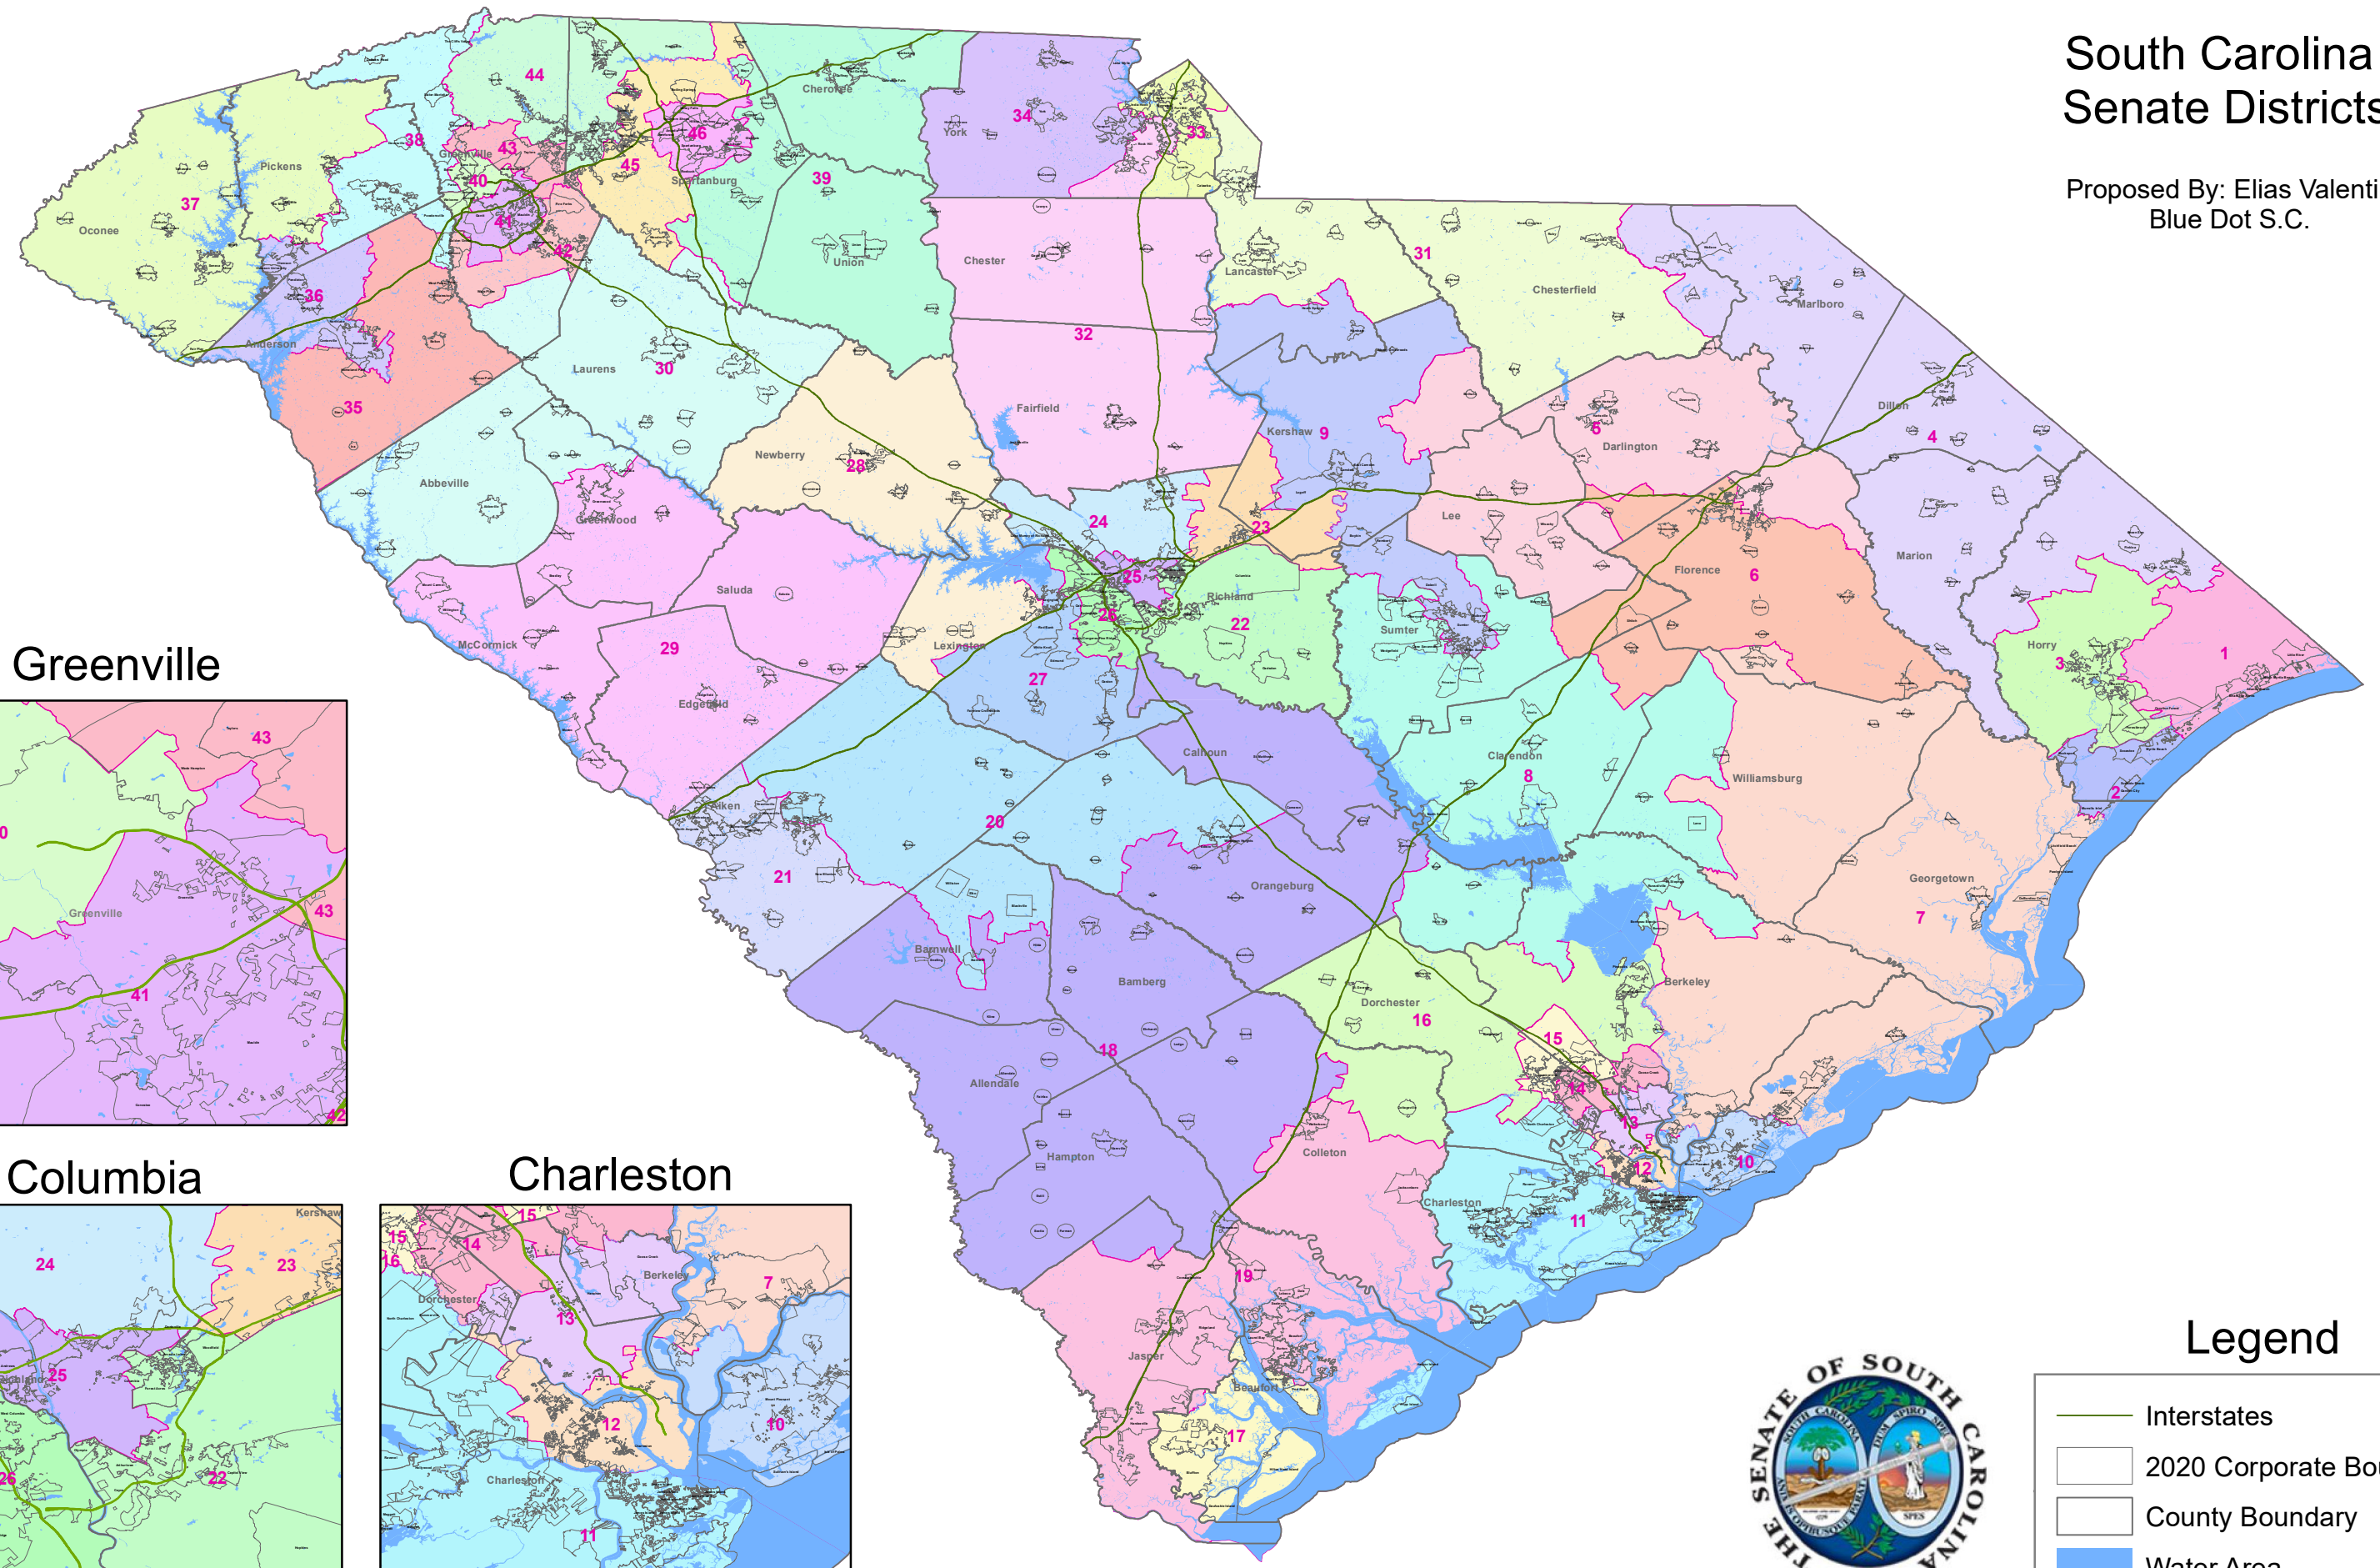

South Carolina Senate Districts

Proposed By: Elias Valentin
Blue Dot S.C.

Greenville

Columbia

Charleston

Legend

- Interstates
- 2020 Corporate Boundary
- County Boundary
- Water Area