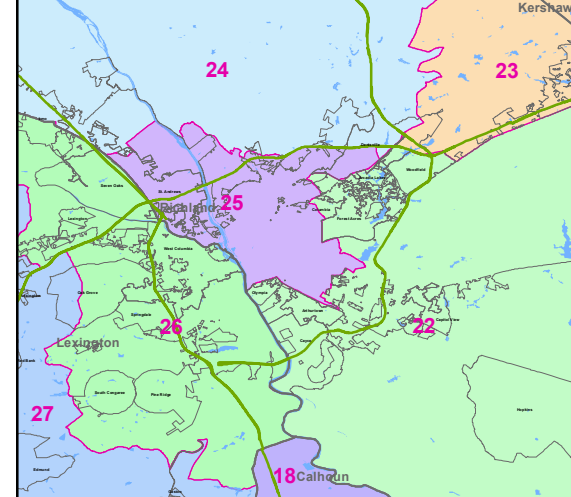

South Carolina Senate Districts

Proposed By: Elias Valentin
Blue Dot S.C.

Greenville

Columbia

Charleston

Legend

- Interstates
- 2020 Corporate Boundary
- County Boundary
- Water Area