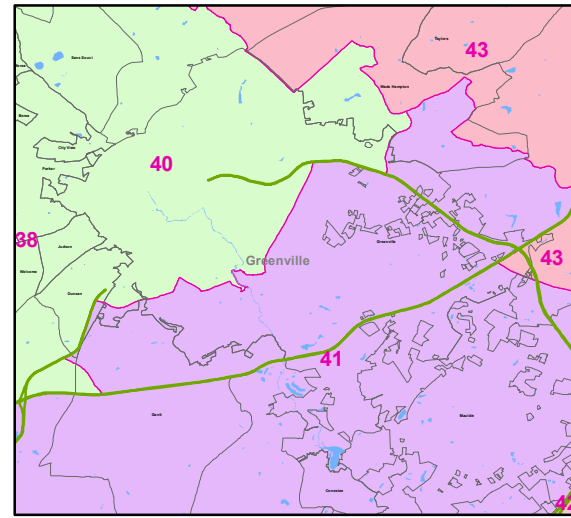

South Carolina Senate Districts

Proposed By: Elias Valentin
Blue Dot S.C.

Greenville

Columbia

Charleston

Legend

- Interstates
- 2020 Corporate Boundary
- County Boundary
- Water Area