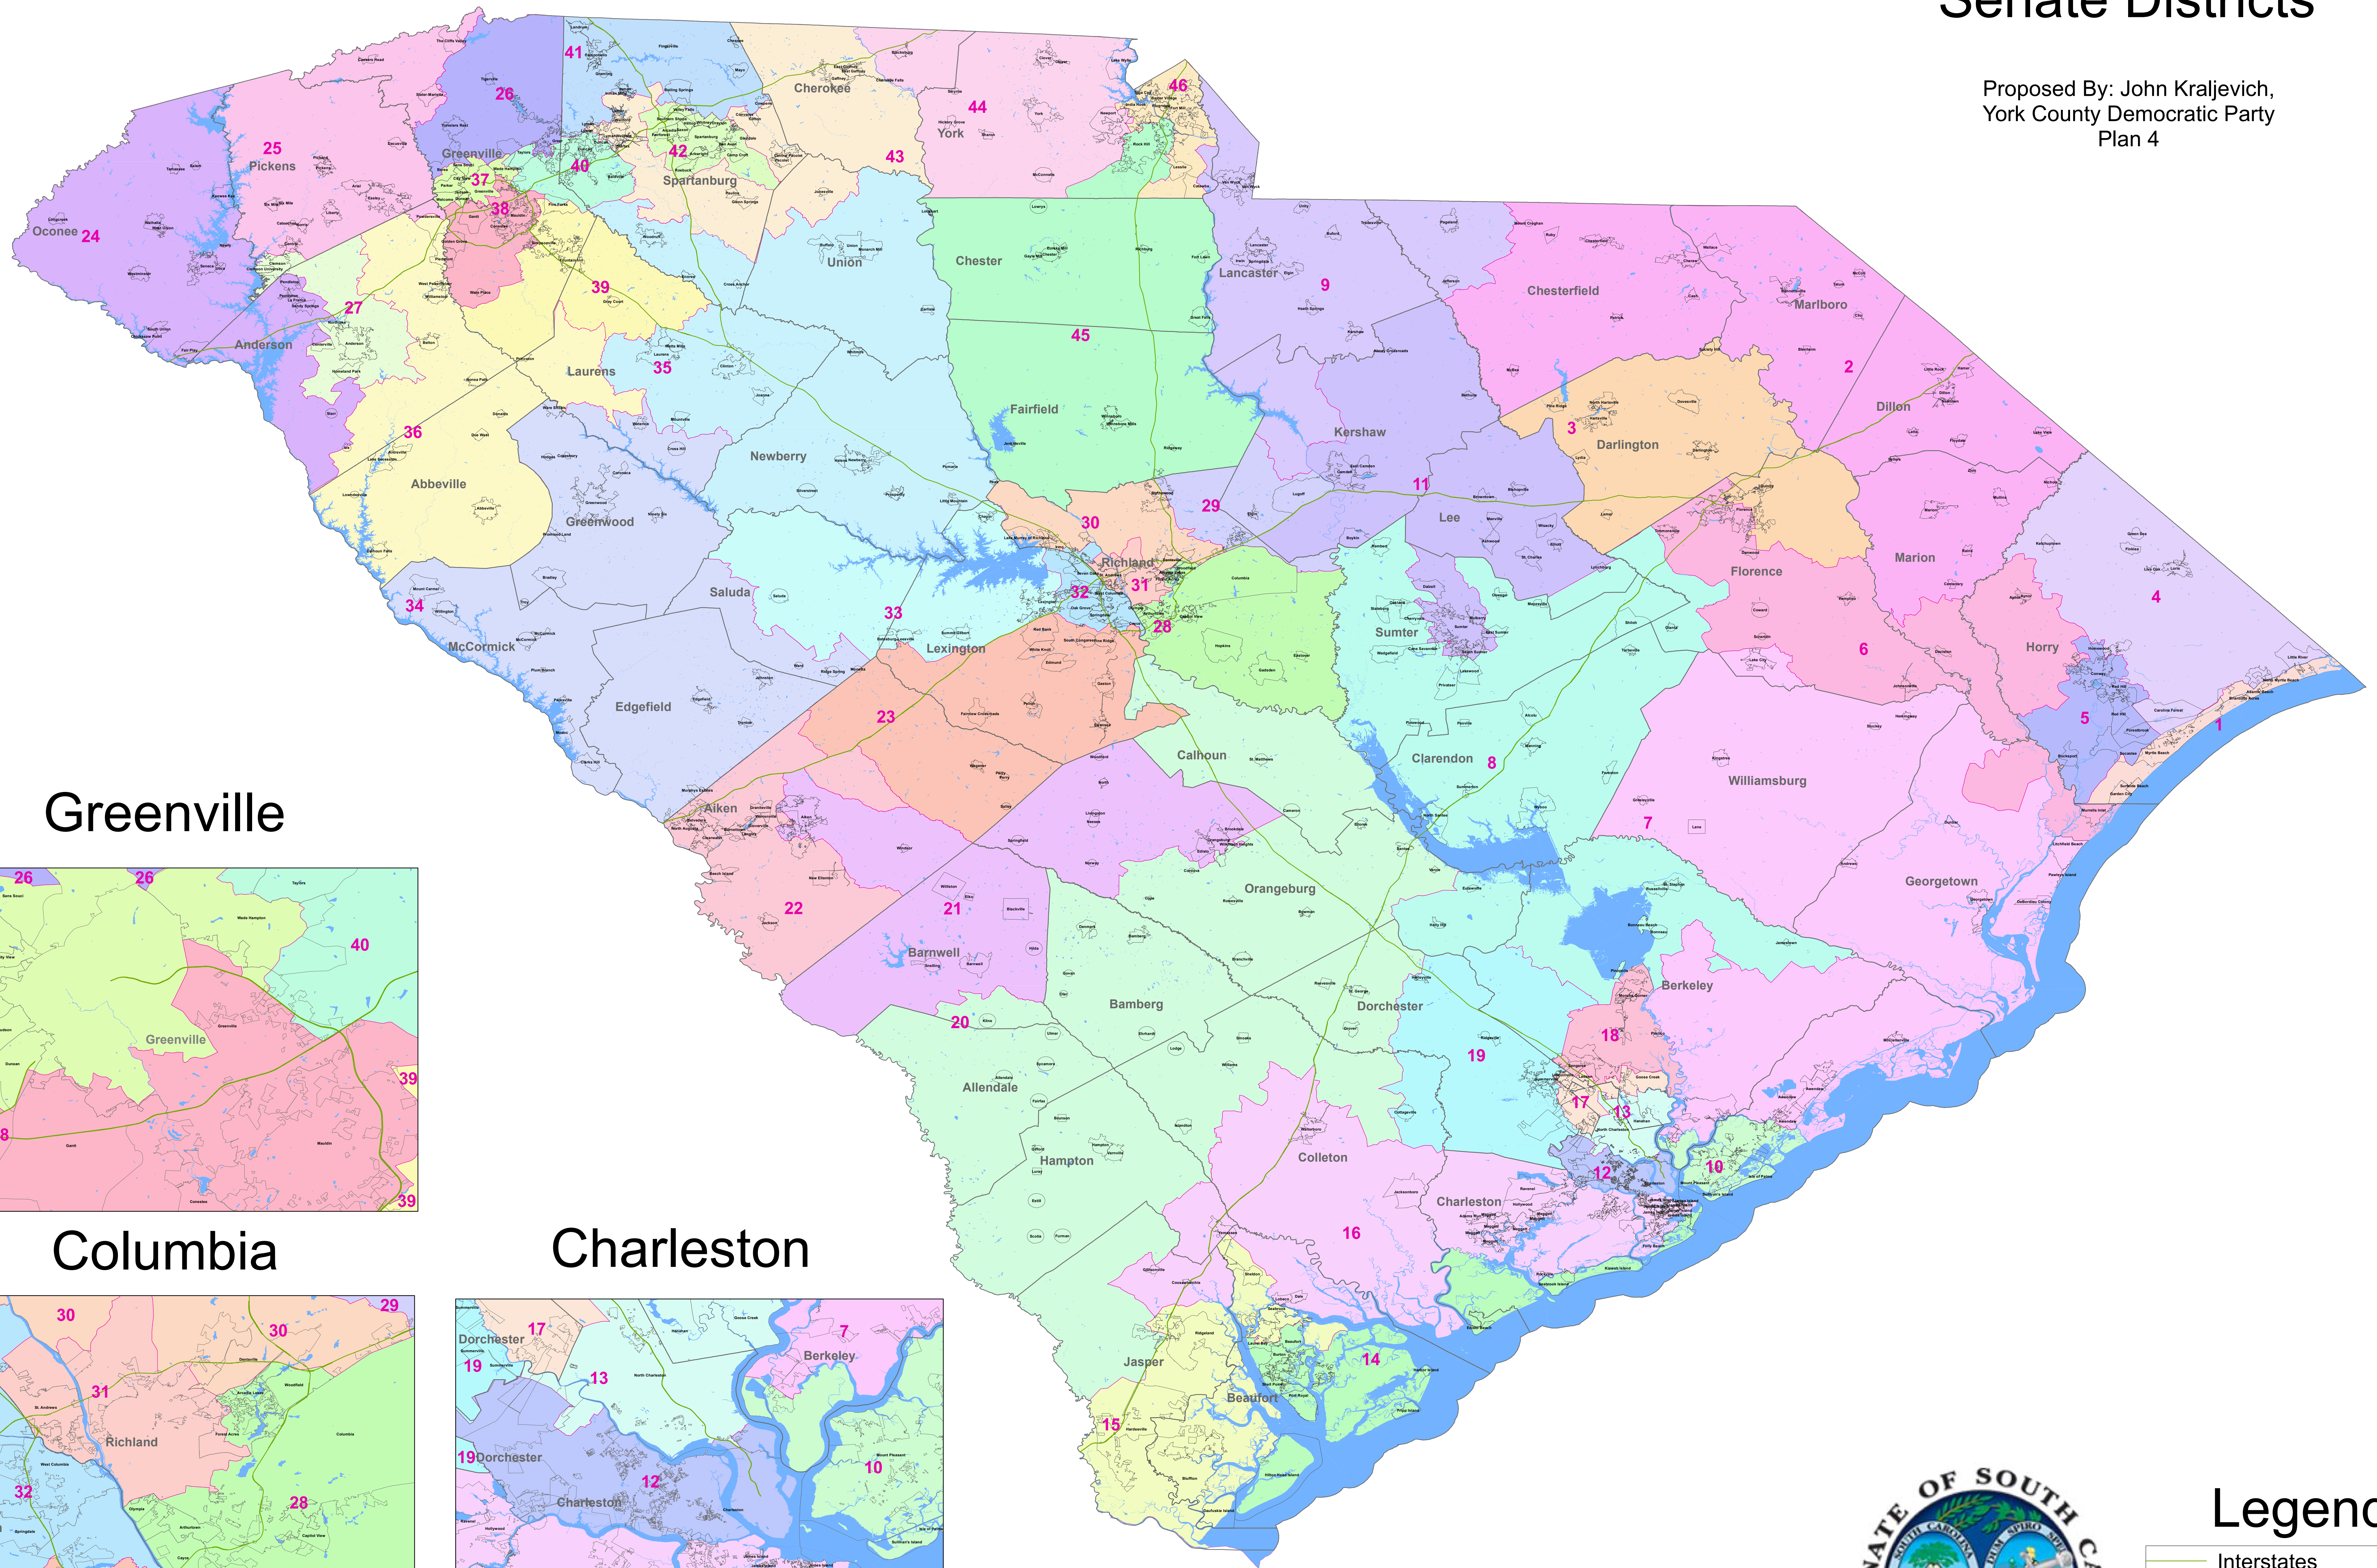

South Carolina Senate Districts

Proposed By: John Kraljevich,
York County Democratic Party
Plan 4

Greenville

Columbia

Charleston

Legend

-  Interstates
-  2020 Corporate Boundary
-  County Boundary
-  Water Area