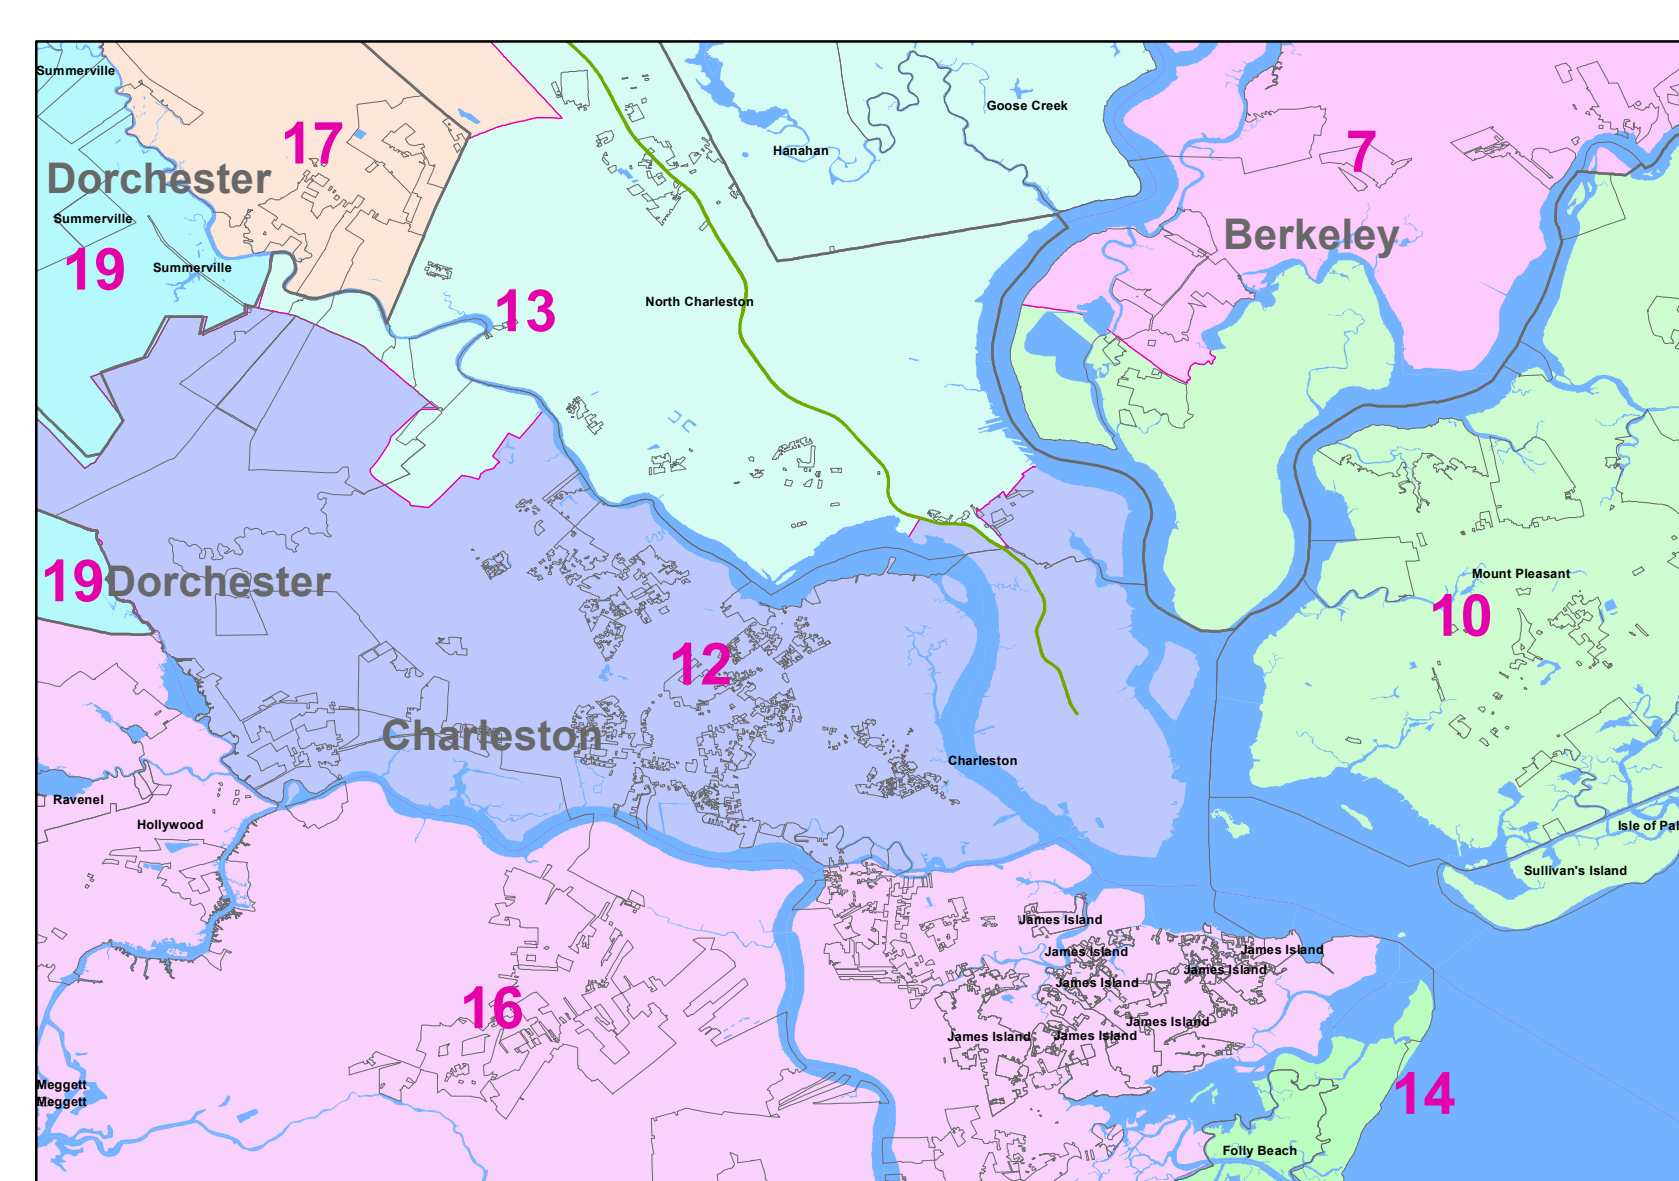

South Carolina Senate Districts

Proposed By: John Kraljevich,
York County Democratic Party
Plan 4

Greenville

Columbia

Charleston

Legend

-  Interstates
-  2020 Corporate Boundary
-  County Boundary
-  Water Area