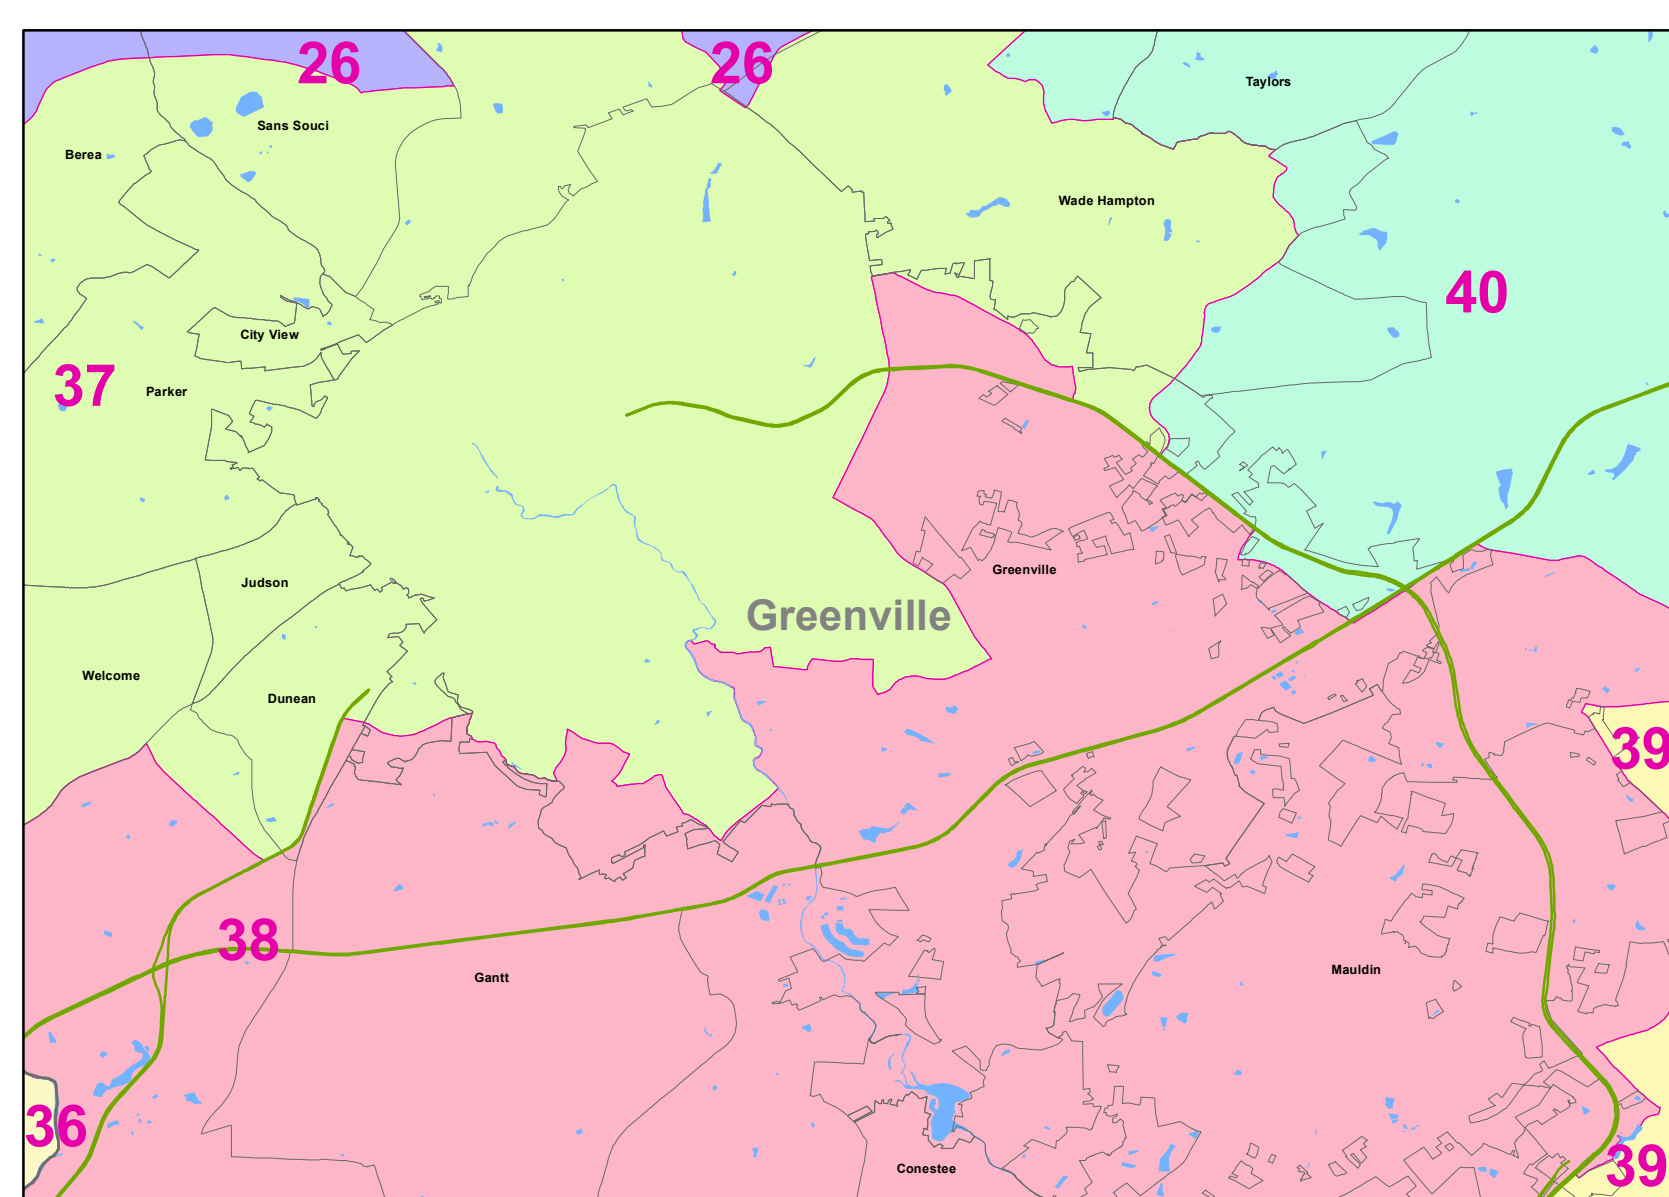

South Carolina Senate Districts

Proposed By: John Kraljevich,
York County Democratic Party
Plan 4

Greenville

Columbia

Charleston

Legend

-  Interstates
-  2020 Corporate Boundary
-  County Boundary
-  Water Area