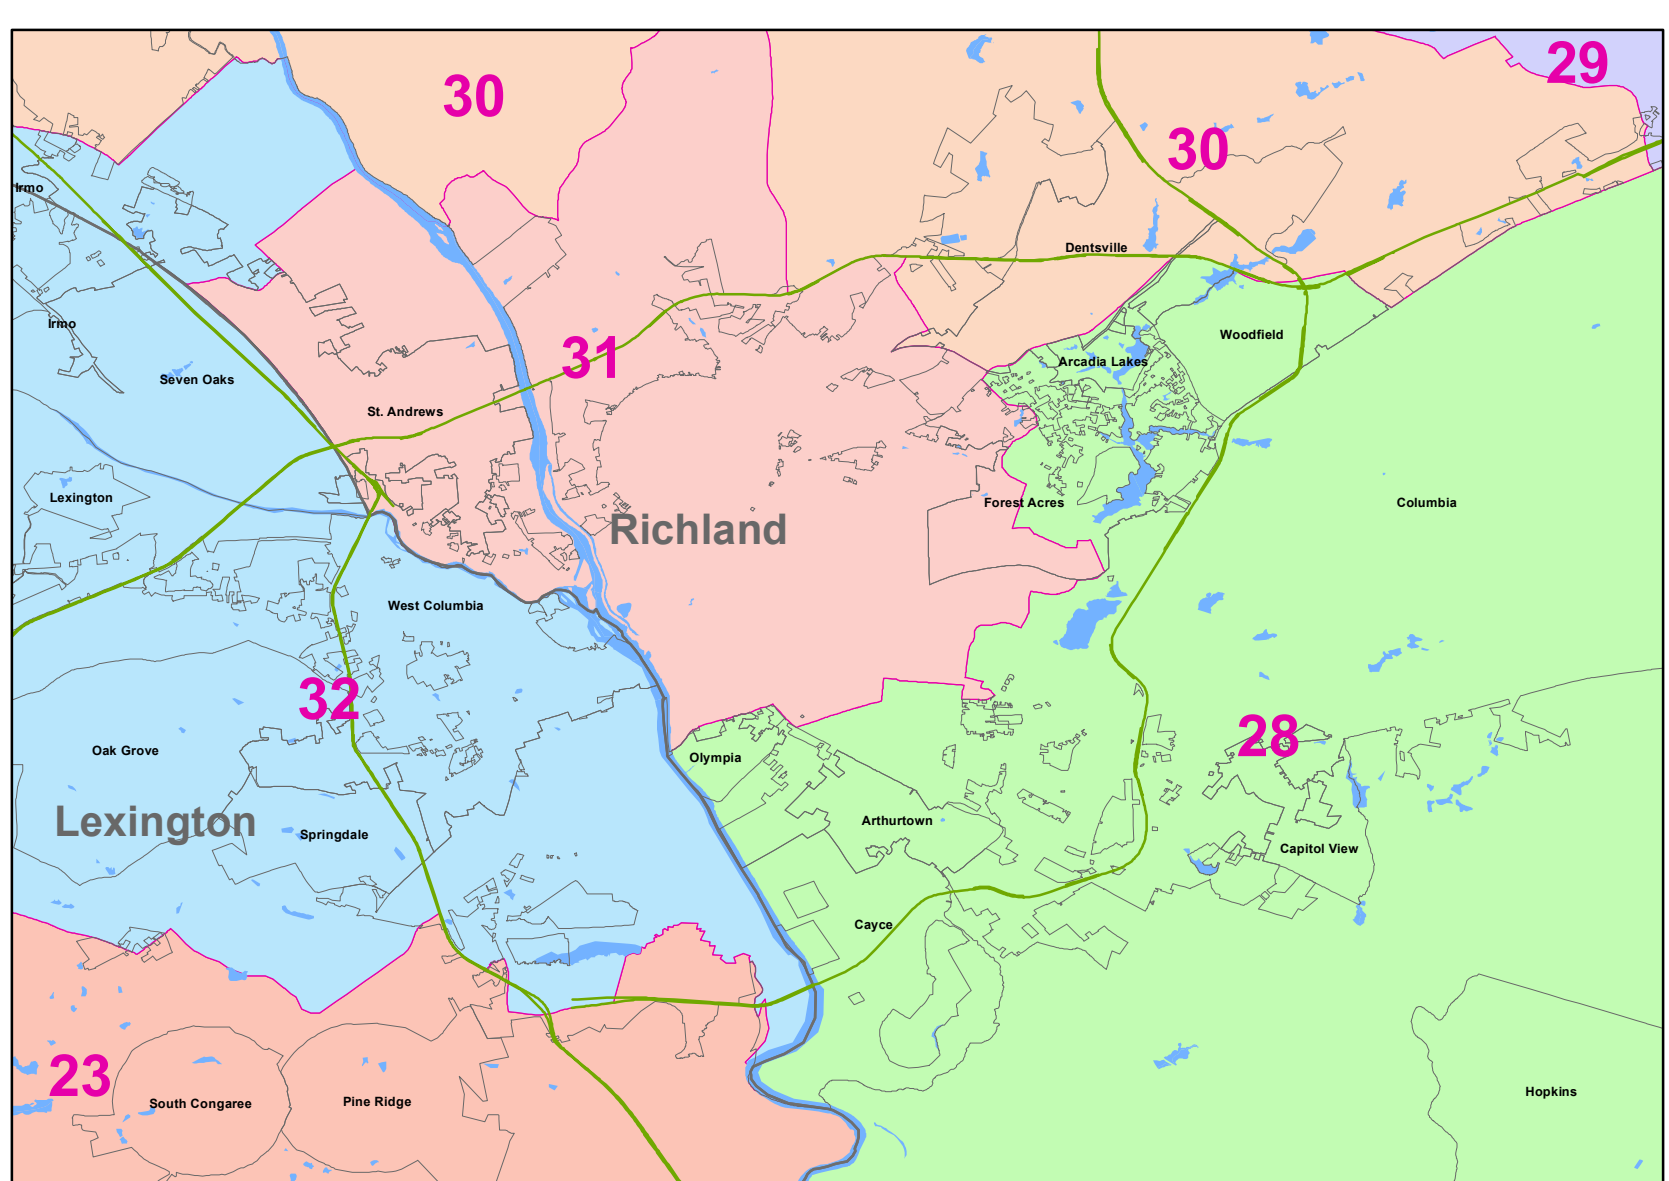

South Carolina Senate Districts

Proposed By: John Kraljevich,
York County Democratic Party
Plan 4

Greenville

Columbia

Charleston

Legend

-  Interstates
-  2020 Corporate Boundary
-  County Boundary
-  Water Area